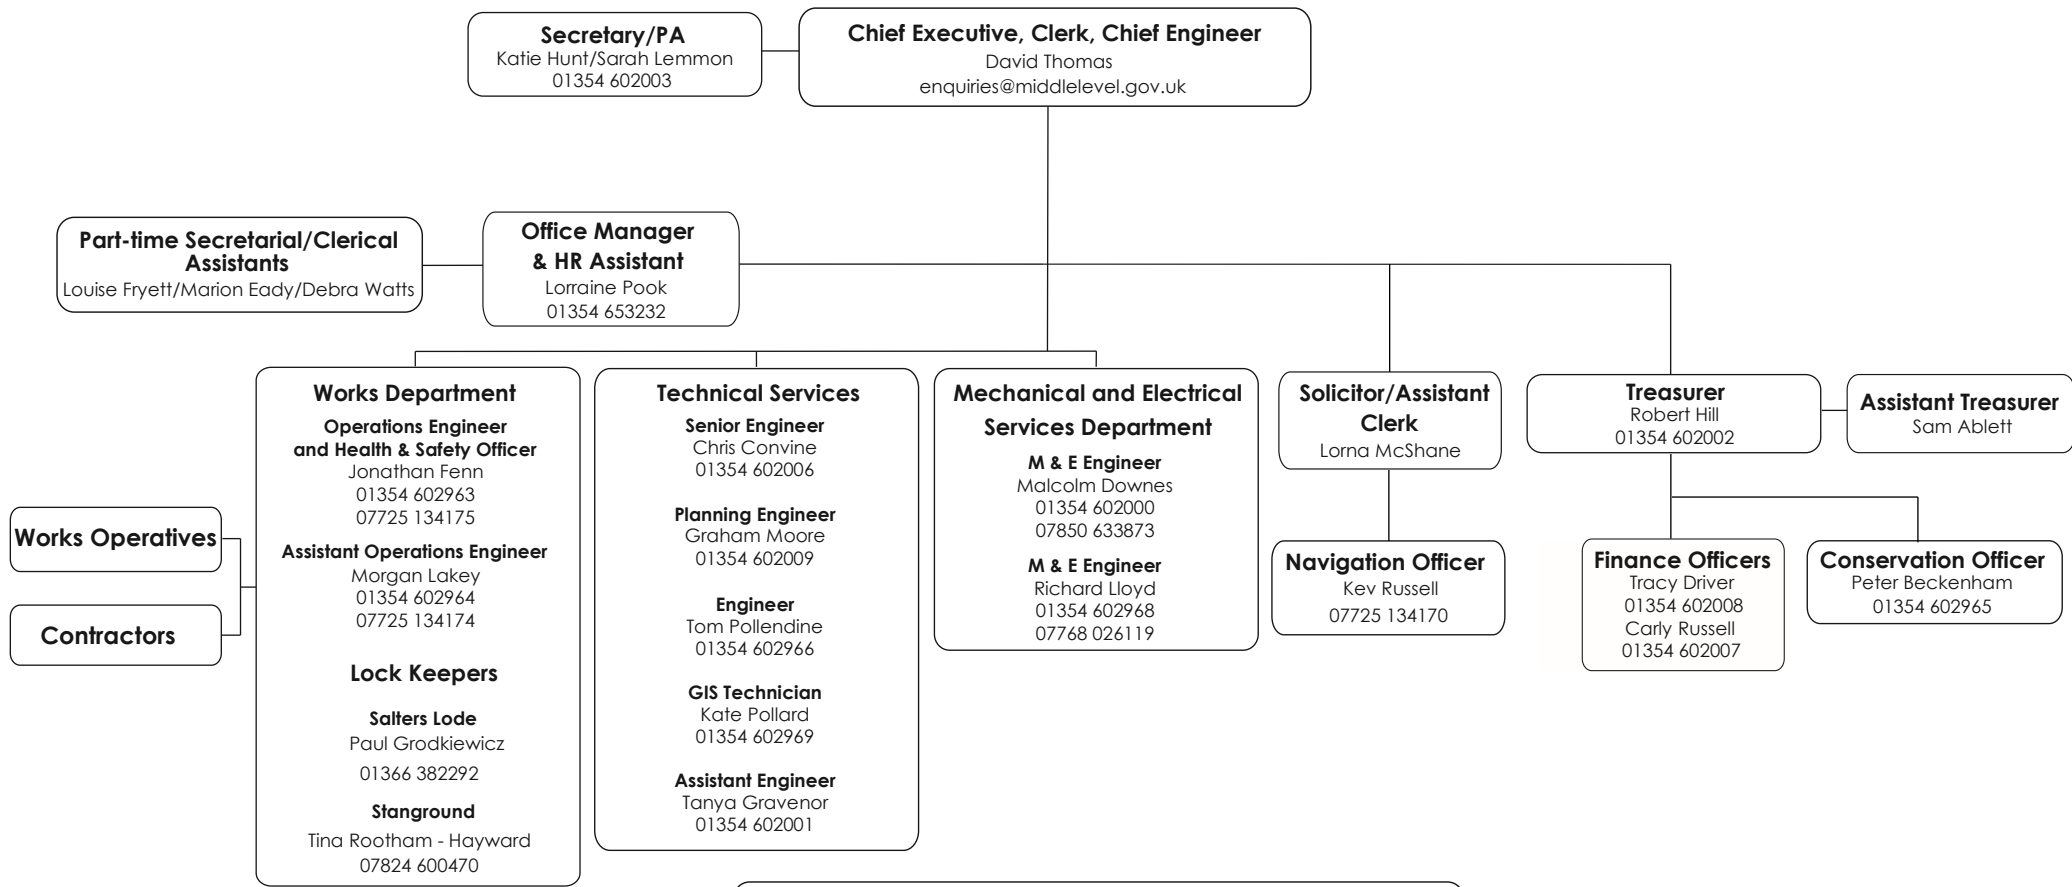

Middle Level Commissioners | Staff Structure

For general queries the following information may be of assistance:

Main Office: 01354 653232
Emergency out of office hours: 01354 653232 then press "5"

Planning enquiries: planningmatters@middlelevel.gov.uk
Engineering & works related enquiries: engineers@middlelevel.gov.uk
Conservation enquiries: Peter Beckenham - 01354 602965

Health and Safety Consultants

Croner
(Wolter Kluwer UK Ltd)

Cope Safety Management