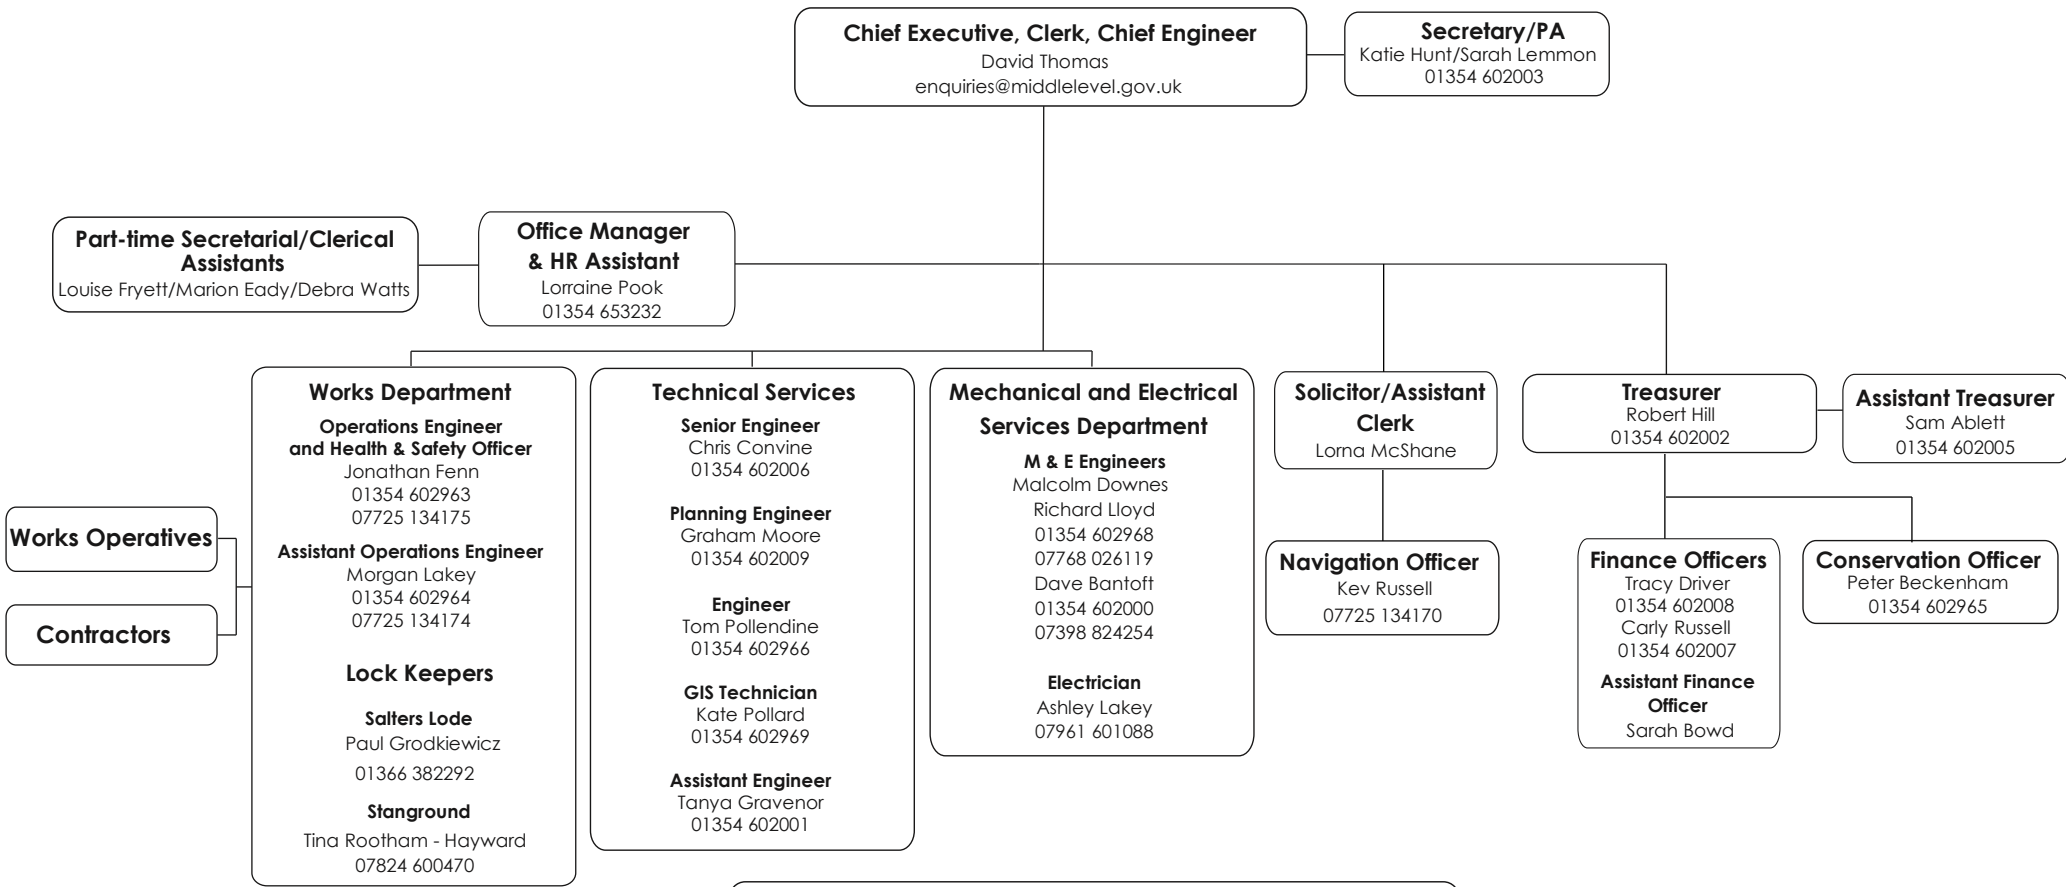

Middle Level Commissioners | Staff Structure

For general queries the following information may be of assistance:

Main Office: 01354 653232
Emergency out of office hours: 01354 653232 then press "5"

Planning enquiries: planningmatters@middlelevel.gov.uk
Engineering & works related enquiries: engineers@middlelevel.gov.uk
Conservation enquiries: Peter Beckenham - 01354 602965

Health and Safety Consultants

Croner
(Wolter Kluwer UK Ltd)

Cope Safety Management